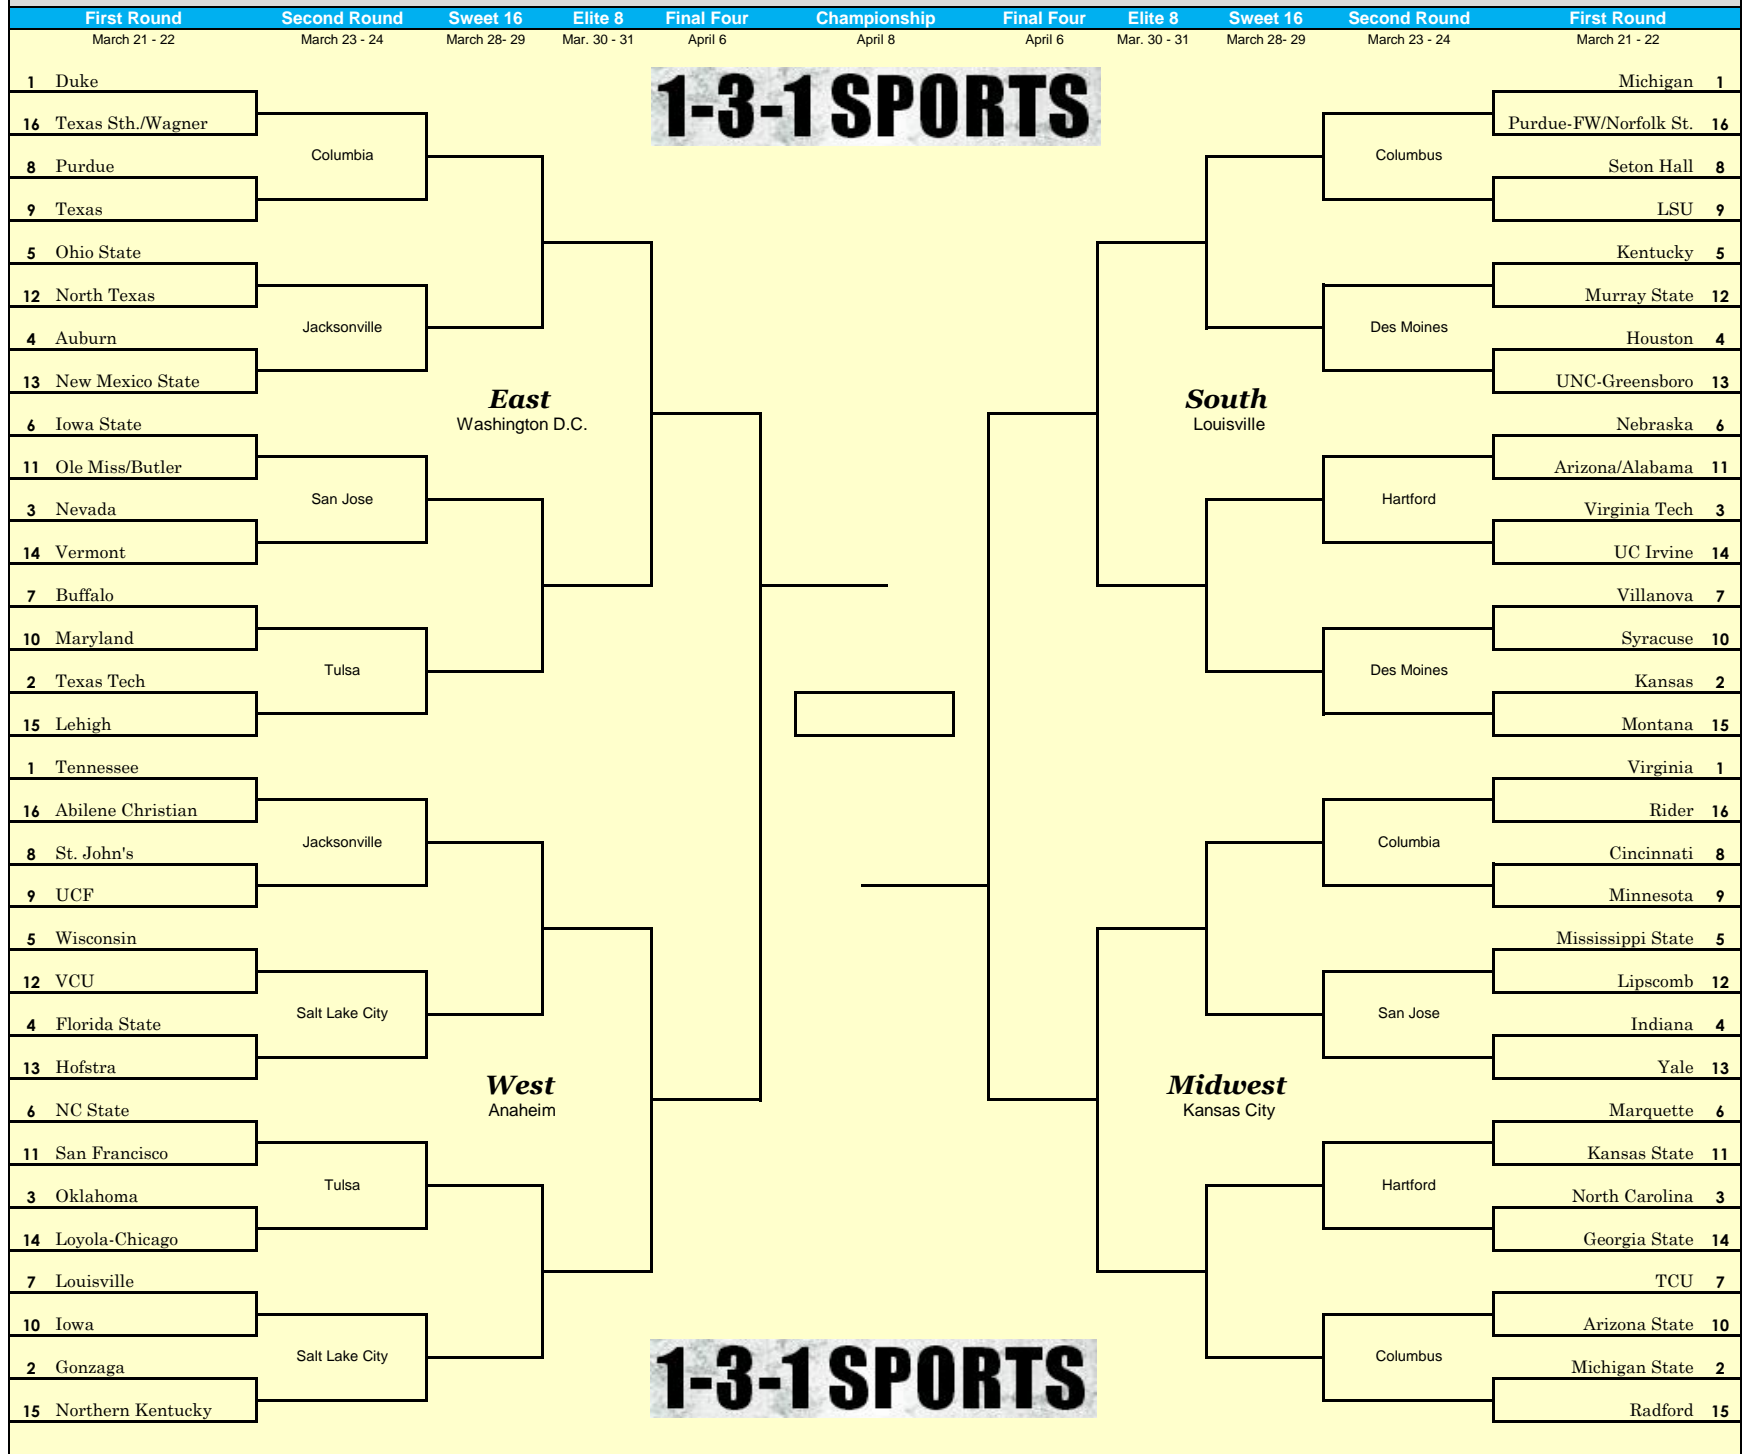

PROJECTED 2019 NCAA BASKETBALL TOURNAMENT BRACKET

East
Washington D.C.

South
Louisville

West
Anaheim

Midwest
Kansas City