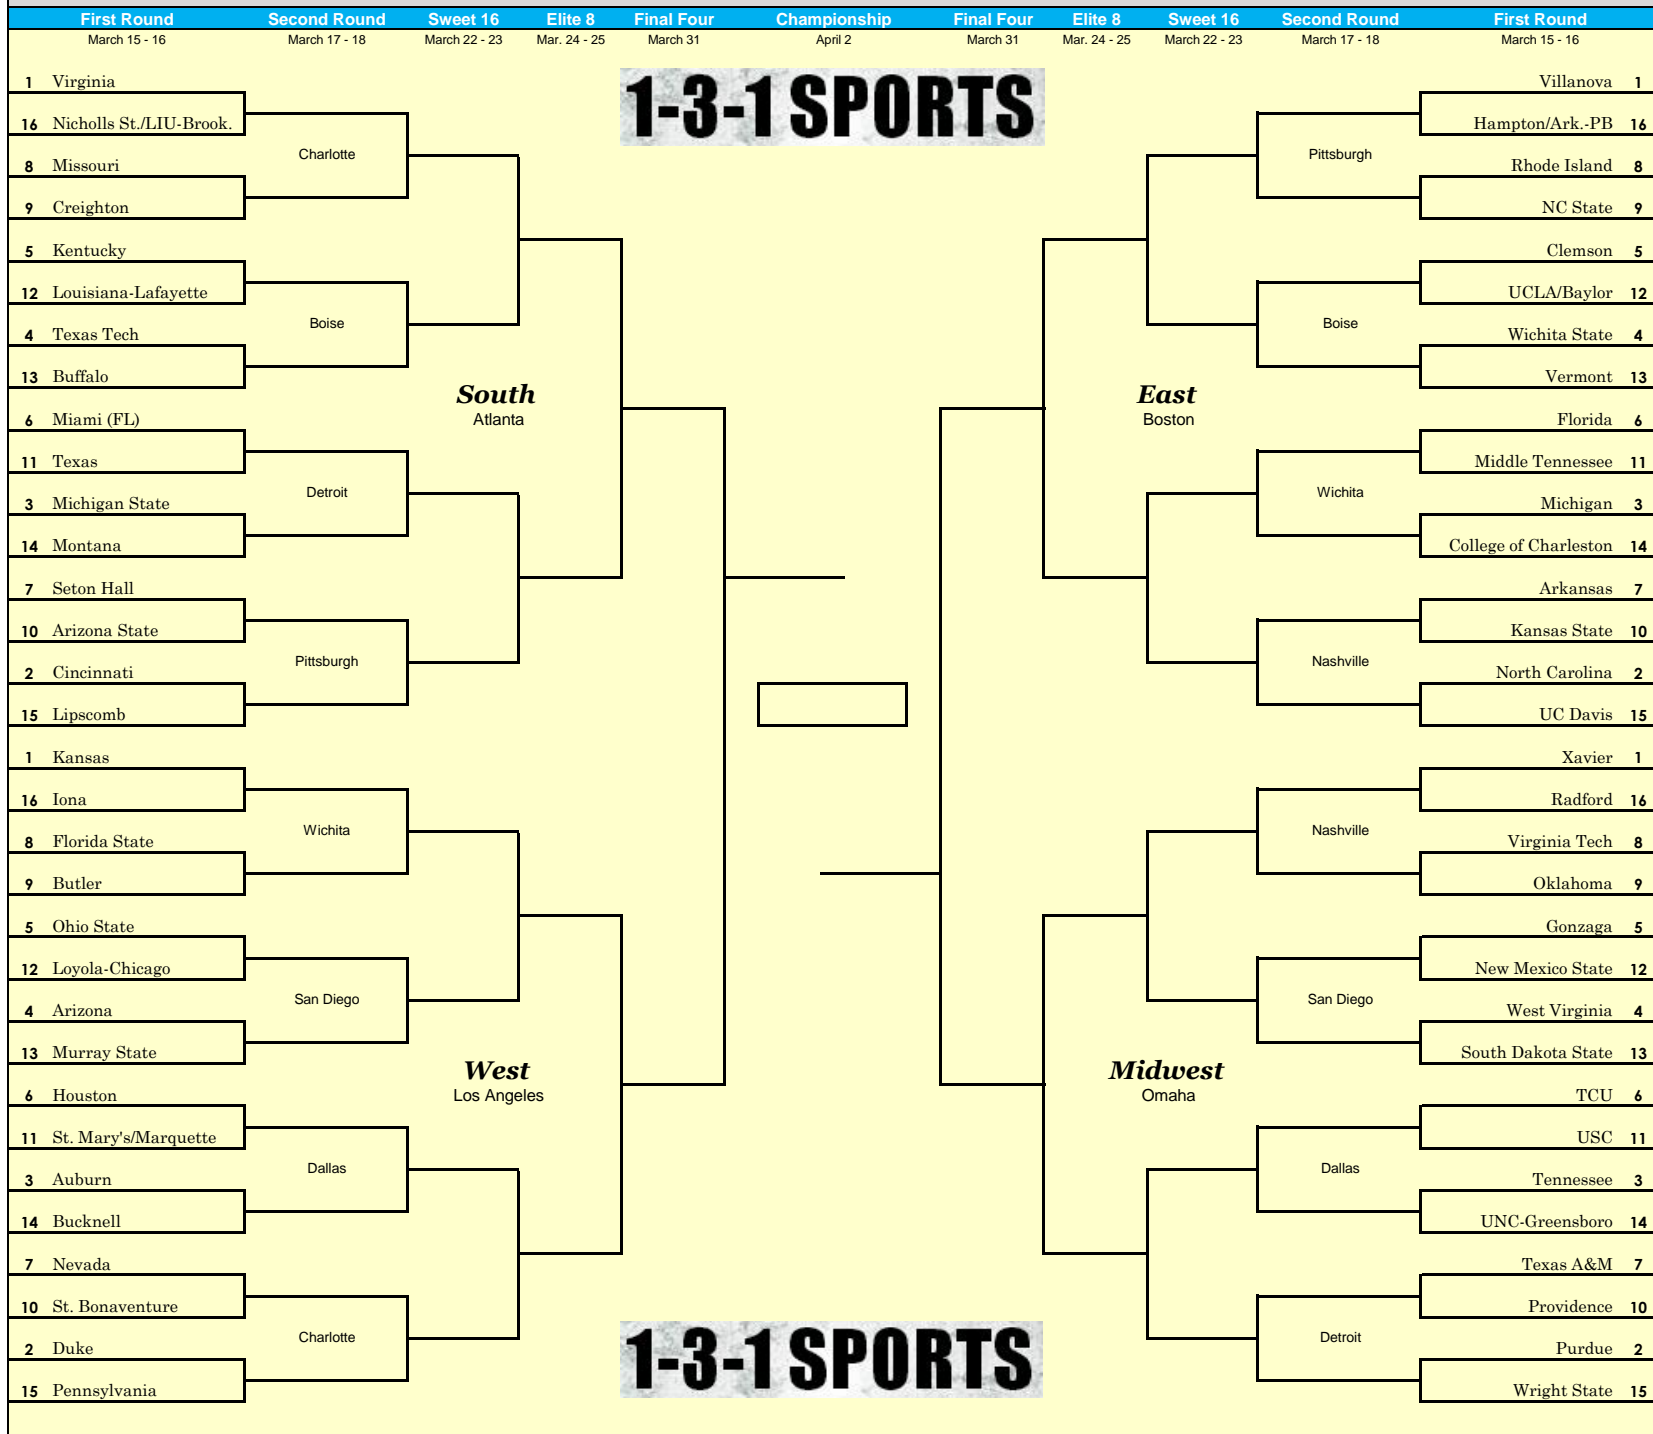

# PROJECTED 2018 NCAA BASKETBALL TOURNAMENT BRACKET

**South**  
Atlanta

**East**  
Boston

**West**  
Los Angeles

**Midwest**  
Omaha