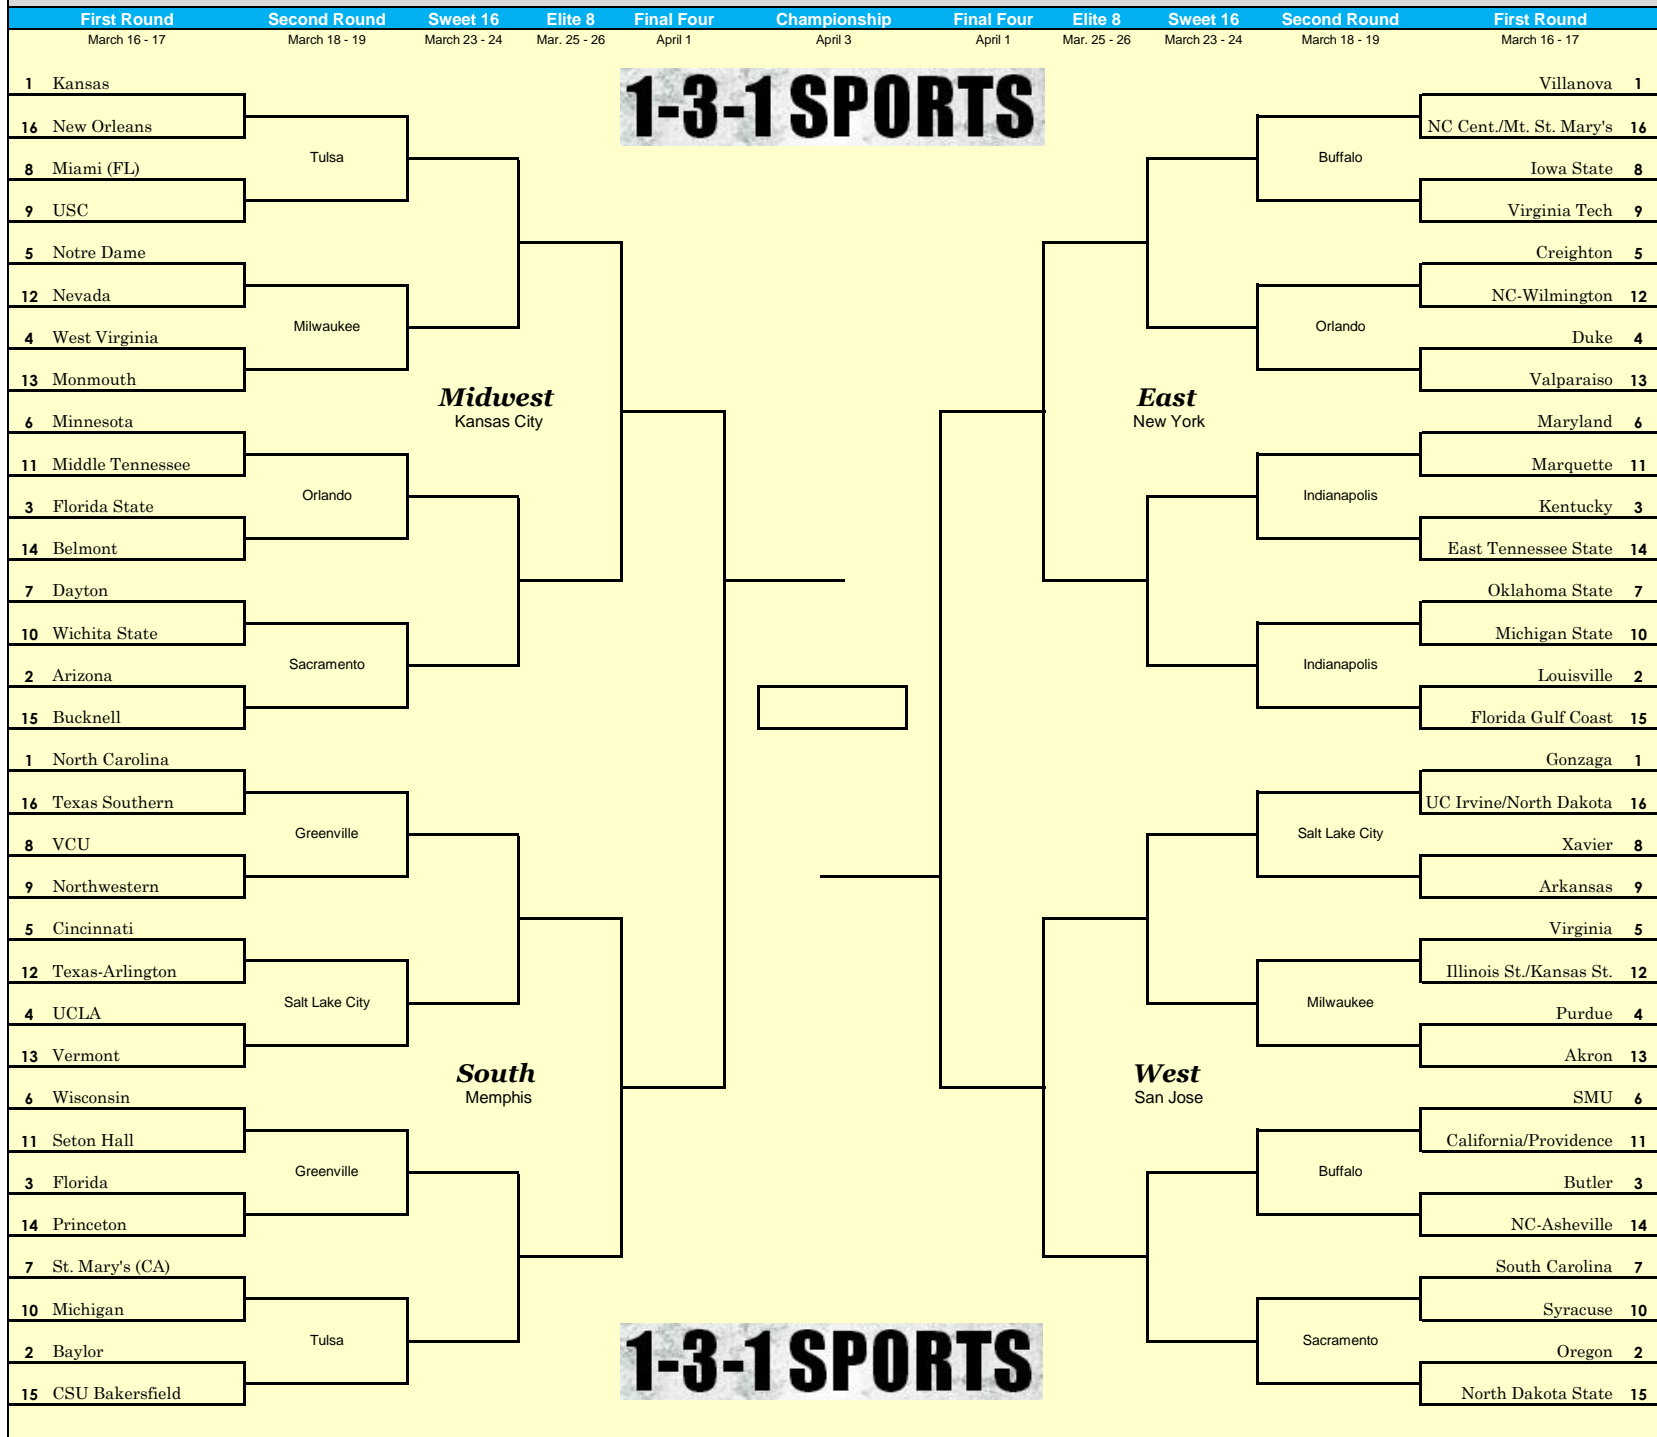

PROJECTED 2017 NCAA BASKETBALL TOURNAMENT BRACKET

Midwest
Kansas City

East
New York

South
Memphis

West
San Jose

1-3-1 SPORTS